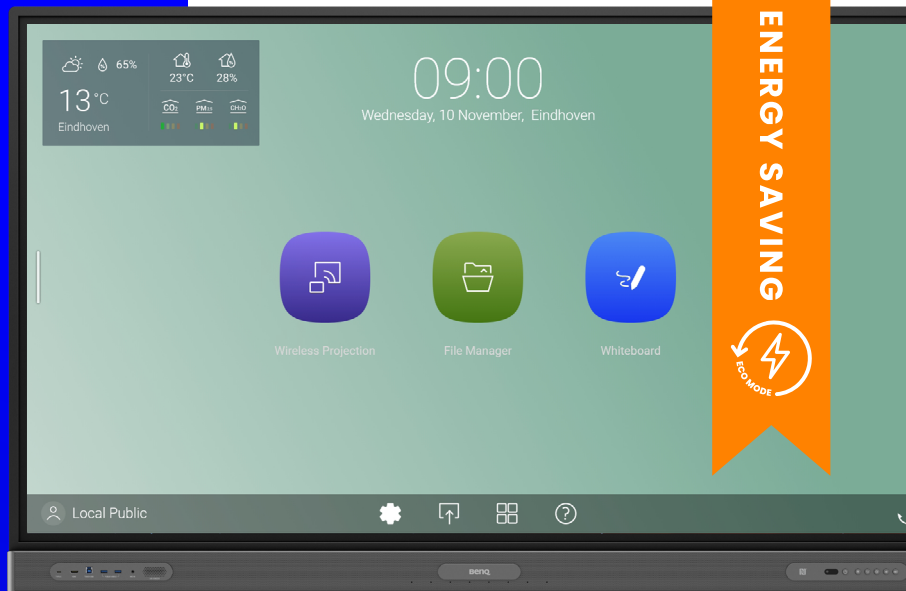

### Pro Series

**MeetingroomCare\*** protects users' health and vision: The certified **germ-resistant coating** is applied on the front ports, pens, remote controls, and screens. Plus, RP03 delivers optimal colour performance thanks to its **low blue light** feature, which makes it the world's first interactive display approved by **Eyesafe®**.