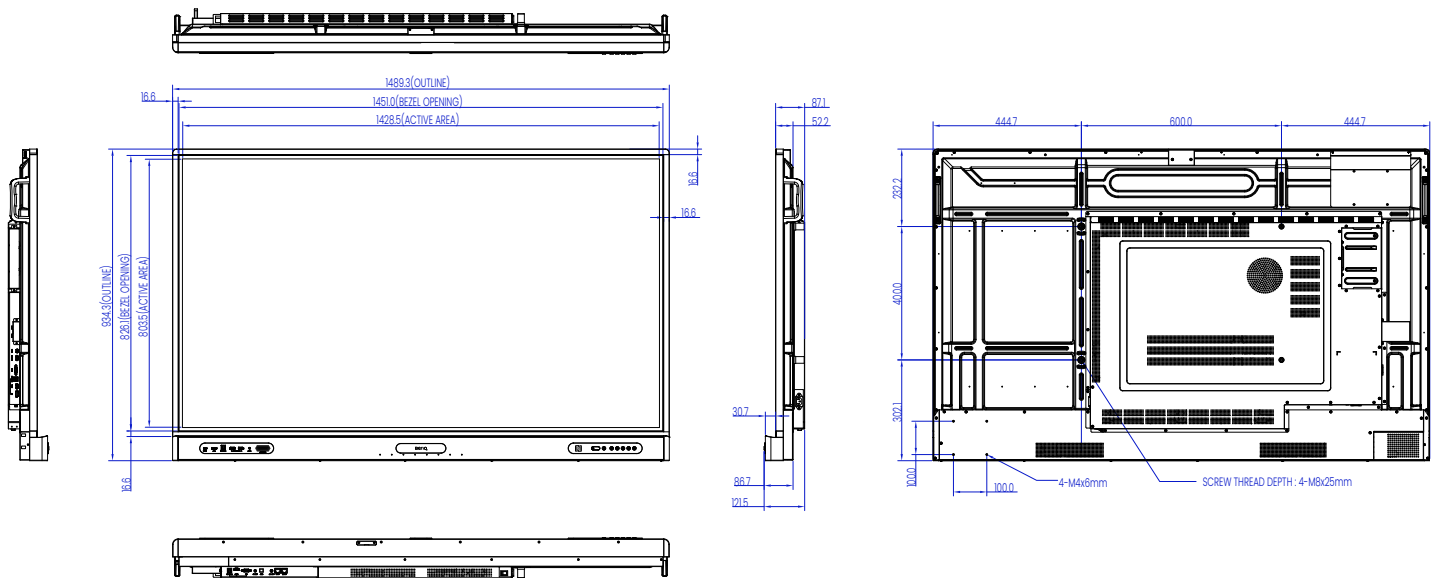

DIMENSIONS (MM)

© 2022 BenQ Corp. Specifications may vary by region, please visit your local stores for details. Actual product's features and specifications are subject to change without notice. This material may include corporate names and trademarks of third parties which are the properties of the third parties respectively.

www.benq.eu/en-eu/business/index.html