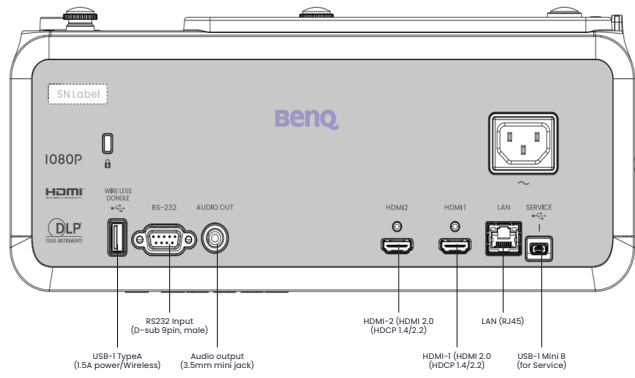

INPUT AND OUTPUT TERMINALS