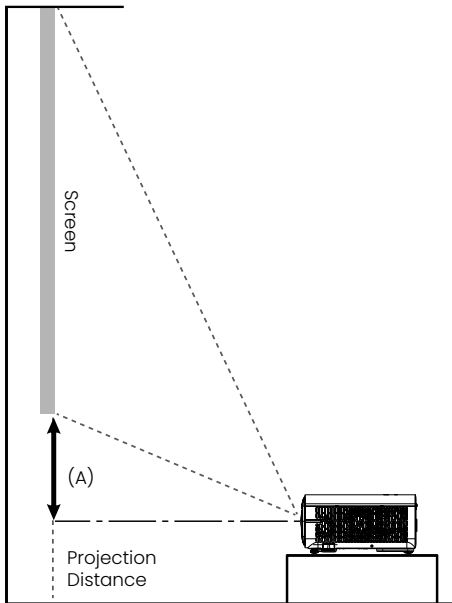

INPUT AND OUTPUT TERMINALS

DIMENSIONS

Unit: mm

PROJECTION DIMENSIONS

DISTANCE CHART

The screen aspect ratio is 16:9 and the projected picture is 16:9 aspect ratio.

Diagonal		Image Width		Image Height		Offset		Distance	
Inch	mm	Inch	mm	Inch	mm	Projector Top to Screen Bottom (A)		Center of Cover Glass to Screen (B)	
Inch	mm	Inch	mm	Inch	mm	Inch	mm	Inch	mm
90	2286	78	1992	44	1121	5.29	134.5	39.14	994.2
100	2540	87	2214	49	1245	5.88	149.4	43.49	1104.7
110	2794	96	2435	54	1370	6.47	164.4	47.84	1215.6
120	3048	105	2657	59	1494	7.06	179.3	52.19	1325.6
130	3302	113	2878	64	1619	7.65	194.3	56.54	1436.1
140	3556	122	3099	69	1743	8.24	209.2	60.89	1546.6
150	3810	131	3321	74	1868	8.82	224.1	65.24	1657.0
160	4064	139	3542	78	1992	9.41	239.1	69.59	1767.5
170	4318	148	3763	83	2117	10.00	254.0	73.94	1878.0
180	4572	157	3985	88	2241	10.59	269.0	78.28	1988.4
190	4826	166	4206	93	2366	11.18	283.9	82.63	2098.9
200	5080	174	4428	98	2491	11.77	298.9	86.98	2209.4
210	5334	183	4649	103	2615	12.35	313.8	91.33	2319.8
220	5588	192	4870	108	2740	12.94	328.7	95.68	2430.3

*To optimize your projection quality, we suggest to do the projection within non-gray area.

CEILING / WALL MOUNT INSTALLATION

Ceiling/wall mount screw: M4
L = 8 mm

benq.eu/en-eu/business/projector.html

BenQ