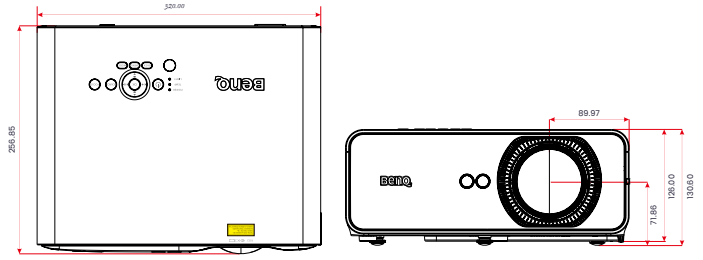

INPUT AND OUTPUT TERMINALS

DIMENSIONS

Unit: mm

PROJECTION DIMENSIONS

DISTANCE CHART

The screen aspect ratio is 16:9 and the projected picture is 16:9 aspect ratio.

Diagonal		Image Width		Image Height		Offset		Distance	
Inch	mm	Inch	mm	Inch	mm	Projector Top to Screen Bottom (A)		Center of Cover Glass to Screen (B)	
Inch	mm	Inch	mm	Inch	mm	Inch	mm	Inch	mm
90	2286	78	1992	44	1121	5.29	134.5	39.14	994.2
100	2540	87	2214	49	1245	5.88	149.4	43.49	1104.7
110	2794	96	2435	54	1370	6.47	164.4	47.84	1215.6
120	3048	105	2657	59	1494	7.06	179.3	52.19	1325.6
130	3302	113	2878	64	1619	7.65	194.3	56.54	1436.1
140	3556	122	3099	69	1743	8.24	209.2	60.89	1546.6
150	3810	131	3321	74	1868	8.82	224.1	65.24	1657.0
160	4064	139	3542	78	1992	9.41	239.1	69.59	1767.5
170	4318	148	3763	83	2117	10.00	254.0	73.94	1878.0
180	4572	157	3985	88	2241	10.59	269.0	78.28	1988.4
190	4826	166	4206	93	2366	11.18	283.9	82.63	2098.9
200	5080	174	4428	98	2491	11.77	298.9	86.98	2209.4
210	5334	183	4649	103	2615	12.35	313.8	91.33	2319.8
220	5588	192	4870	108	2740	12.94	328.7	95.68	2430.3