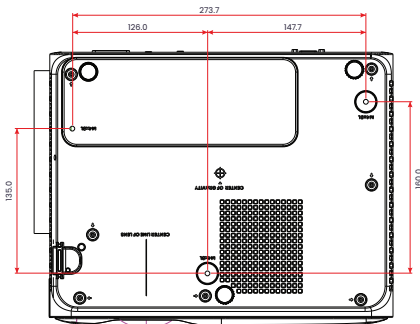

INPUT AND OUTPUT TERMINALS

DIMENSIONS

Unit: mm

PROJECTION DIMENSIONS

DISTANCE CHART

The screen aspect ratio is 16:9 and the projected picture is 16:9 aspect ratio.

Diagonal		Image Width		Image Height		Offset		Distance	
Inch	mm	Inch	mm	Inch	mm	Projector Top to Screen Bottom (A)		Center of Cover Glass to Screen (B)	
Inch	mm	Inch	mm	Inch	mm	Inch	mm	Inch	mm
90	2286	78	1992	44	1121	5.29	134.5	39.14	994.2
100	2540	87	2214	49	1245	5.88	149.4	43.49	1104.7
110	2794	96	2435	54	1370	6.47	164.4	47.84	1215.6
120	3048	105	2657	59	1494	7.06	179.3	52.19	1325.6
130	3302	113	2878	64	1619	7.65	194.3	56.54	1436.1
140	3556	122	3099	69	1743	8.24	209.2	60.89	1546.6
150	3810	131	3321	74	1868	8.82	224.1	65.24	1657.0
160	4064	139	3542	78	1992	9.41	239.1	69.59	1767.5
170	4318	148	3763	83	2117	10.00	254.0	73.94	1878.0
180	4572	157	3985	88	2241	10.59	269.0	78.28	1988.4
190	4826	166	4206	93	2366	11.18	283.9	82.63	2098.9
200	5080	174	4428	98	2491	11.77	298.9	86.98	2209.4
210	5334	183	4649	103	2615	12.35	313.8	91.33	2319.8
220	5588	192	4870	108	2740	12.94	328.7	95.68	2430.3

*To optimize your projection quality, we suggest to do the projection within non-gray area.

CEILING / WALL MOUNT INSTALLATION

Ceiling/wall mount screw: M4
L = 8 mm

benq.eu/en-eu/business/projector.html

BenQ