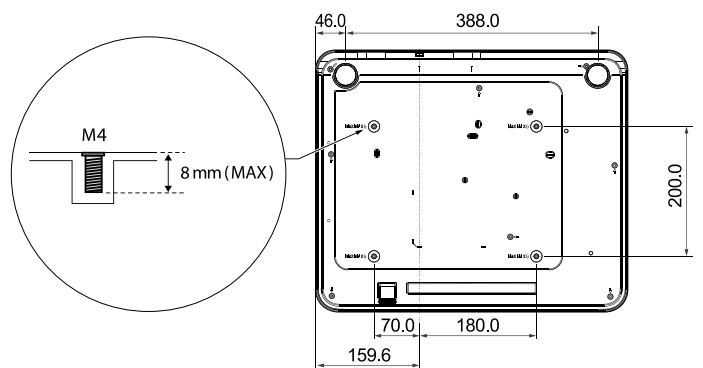

¹ The Contrast is measured by Full On Full Off standard.

² Light Source Life results will vary depending on environmental conditions & usage.

* All related Optical Values are measured by Standard Lens.

INPUT AND OUTPUT TERMINALS

DIMENSIONS

CEILING / WALL MOUNT CHART

PROJECTION DIMENSIONS

DISTANCE CHART

Diagonal	Image Width		Image Height		Off-set		Distance (mm)		Distance (mm)		
					Projector Top to Screen Bottom (A)	Fix	Centre of Cover Glass to Screen (B)		Projector Front to Screen (C)		
(Inch)	(mm)	(Inch)	(mm)	(Inch)	(mm)	(Inch)	(mm)	(Inch)	(mm)	(Inch)	(mm)
100	2540	84.8	2154	53.0	1346	9.0	228	19.3	491	22.2	565
120	3048	101.8	2585	63.6	1615	11.3	288	23.6	599	26.5	673
150	3810	127.2	3231	79.5	2019	14.8	377	30.0	762	32.9	836
180	4572	152.6	3877	95.4	2423	18.3	465	36.4	925	39.3	999
200	5080	169.6	4308	106.0	2692	20.7	525	40.7	1033	43.6	1107

Clear focus is guaranteed for 150" to 200" projection sizes.

benq.eu/en-eu/business/projector.html

BenQ

© 2023 BenQ Corp. Specifications may vary by region, please visit your local stores for details. Actual product's features and specifications are subject to change without notice. This material may include corporate names and trademarks of third parties which are the properties of the third parties respectively.