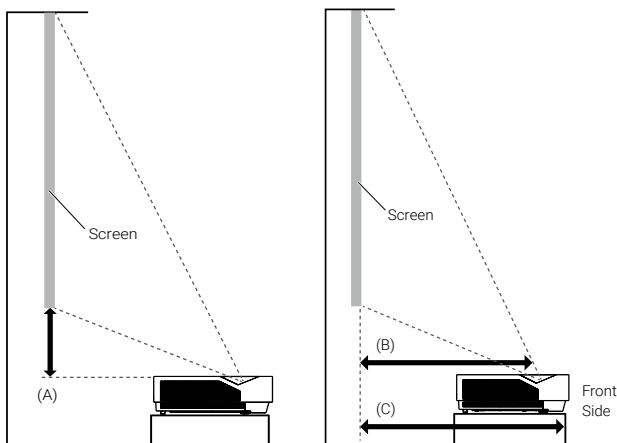

¹ The Contrast is measured by Full On Full Off standard.

² Light Source Life results will vary depending on environmental conditions & usage.

* All related Optical Values are measured by Standard Lens.

INPUT AND OUTPUT TERMINALS

DIMENSIONS

CEILING / WALL MOUNT CHART

PROJECTION DIMENSIONS

DISTANCE CHART

Diagonal	Image Width		Image Height		Off-set		Distance (mm)		Distance (mm)		
					Projector Top to Screen Bottom (A)	Fix	Centre of Cover Glass to Screen (B)		Projector Front to Screen (C)		
(Inch)	(mm)	(Inch)	(mm)	(Inch)	(mm)	(Inch)	(mm)	(Inch)	(mm)	(Inch)	(mm)
100	2540	84.8	2154	53.0	1346	9.0	228	19.3	491	22.2	565
120	3048	101.8	2585	63.6	1615	11.3	288	23.6	599	26.5	673
150	3810	127.2	3231	79.5	2019	14.8	377	30.0	762	32.9	836
180	4572	152.6	3877	95.4	2423	18.3	465	36.4	925	39.3	999
200	5080	169.6	4308	106.0	2692	20.7	525	40.7	1033	43.6	1107

Clear focus is guaranteed for 150" to 200" projection sizes.

benq.eu/en-eu/business/projector.html

BenQ

© 2023 BenQ Corp. Specifications may vary by region, please visit your local stores for details. Actual product's features and specifications are subject to change without notice. This material may include corporate names and trademarks of third parties which are the properties of the third parties respectively.