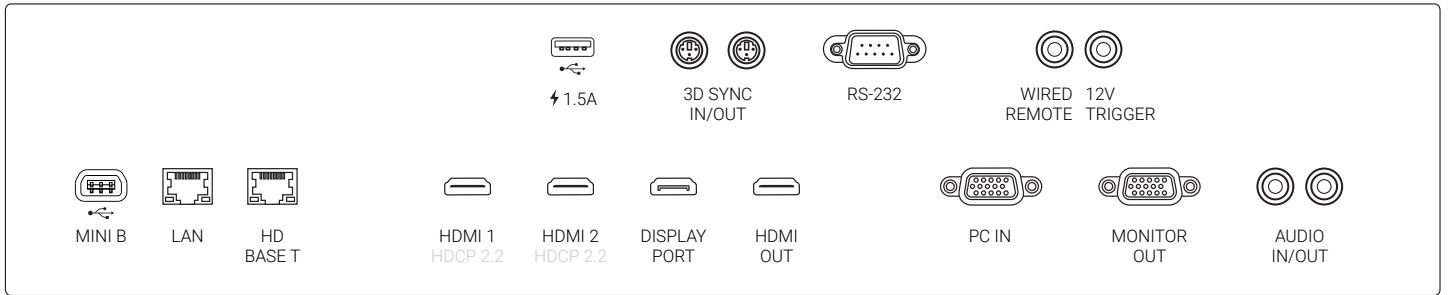

LU960UST+

BenQ DLP Projector

- 5,200 AL BlueCore Laser Light Source
- Support Wide Corner Fit Adjustment with 0.25 T/R Ultra Short Throw
- Projection Size 150"~200"
- Fast Mode < 16.67 ms Low Latency
- White Balance Calibration For Seamless Blending
- Support 360° and Portrait Projection
- Dustproof Sealed Laser Engine with 20,000 Hours of Life at Full Power
- 5 Years Warranty

¹ The Contrast is measured by Full On Full Off standard.

² Light Source Life results will vary depending on environmental conditions & usage.

* All related Optical Values are measured by Standard Lens.

INPUT AND OUTPUT TERMINALS