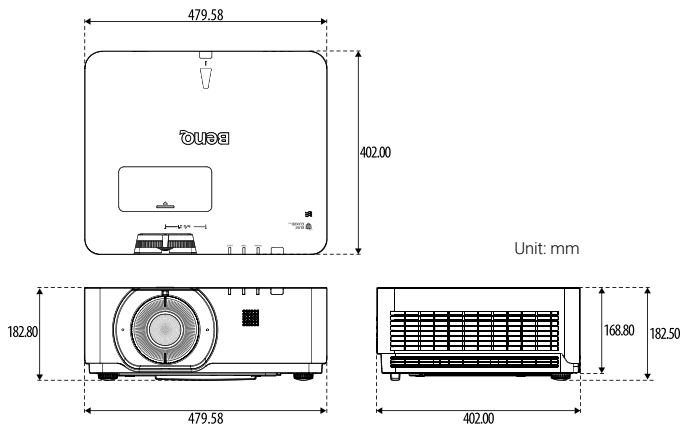

DIMENSIONS

CEILING / WALL MOUNT CHART

PROJECTION DIMENSIONS

DISTANCE CHART

Diagonal	Image Width		Image Height		Off-set		Distance (mm)		Distance (mm)		
					Projector Top to Screen Bottom (A)	Fix	Centre of Cover Glass to Screen (B)		Projector Front to Screen (C)		
(Inch)	(mm)	(Inch)	(mm)	(Inch)	(mm)	(Inch)	(mm)	(Inch)	(mm)	(Inch)	(mm)
100	2540	84.8	2154	53.0	1346	9.0	228	19.3	491	22.2	565
120	3048	101.8	2585	63.6	1615	11.3	288	23.6	599	26.5	673
150	3810	127.2	3231	79.5	2019	14.8	377	30.0	762	32.9	836
180	4572	152.6	3877	95.4	2423	18.3	465	36.4	925	39.3	999
200	5080	169.6	4308	106.0	2692	20.7	525	40.7	1033	43.6	1107

Clear focus is guaranteed for 150" to 200" projection sizes.

benq.eu/en-eu/business/projector.html

BenQ

© 2023 BenQ Corp. Specifications may vary by region, please visit your local stores for details. Actual product's features and specifications are subject to change without notice. This material may include corporate names and trademarks of third parties which are the properties of the third parties respectively.