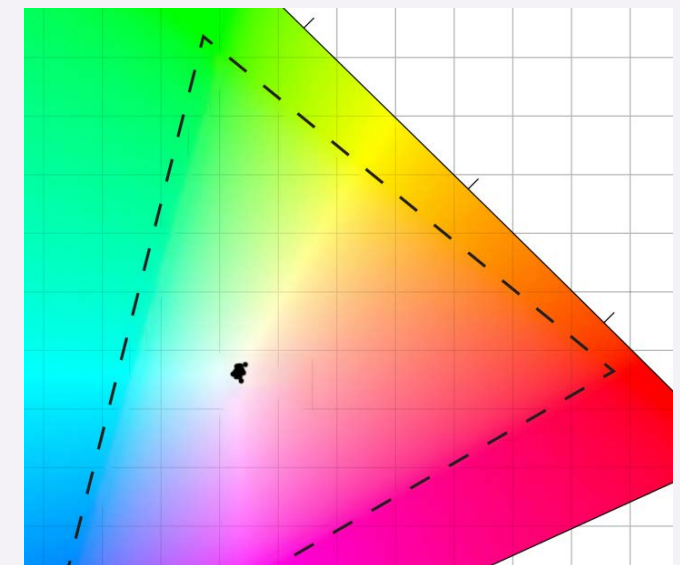

# Key features to make the simulation more fidelitous and accurate

SHORT THROW RATIOS

HIGH RESOLUTION

LOW LATENCY

DISPLAY PORT

SIMULATOR MODE

WHITE BALANCE ADJUSTMENT IN FACTORY