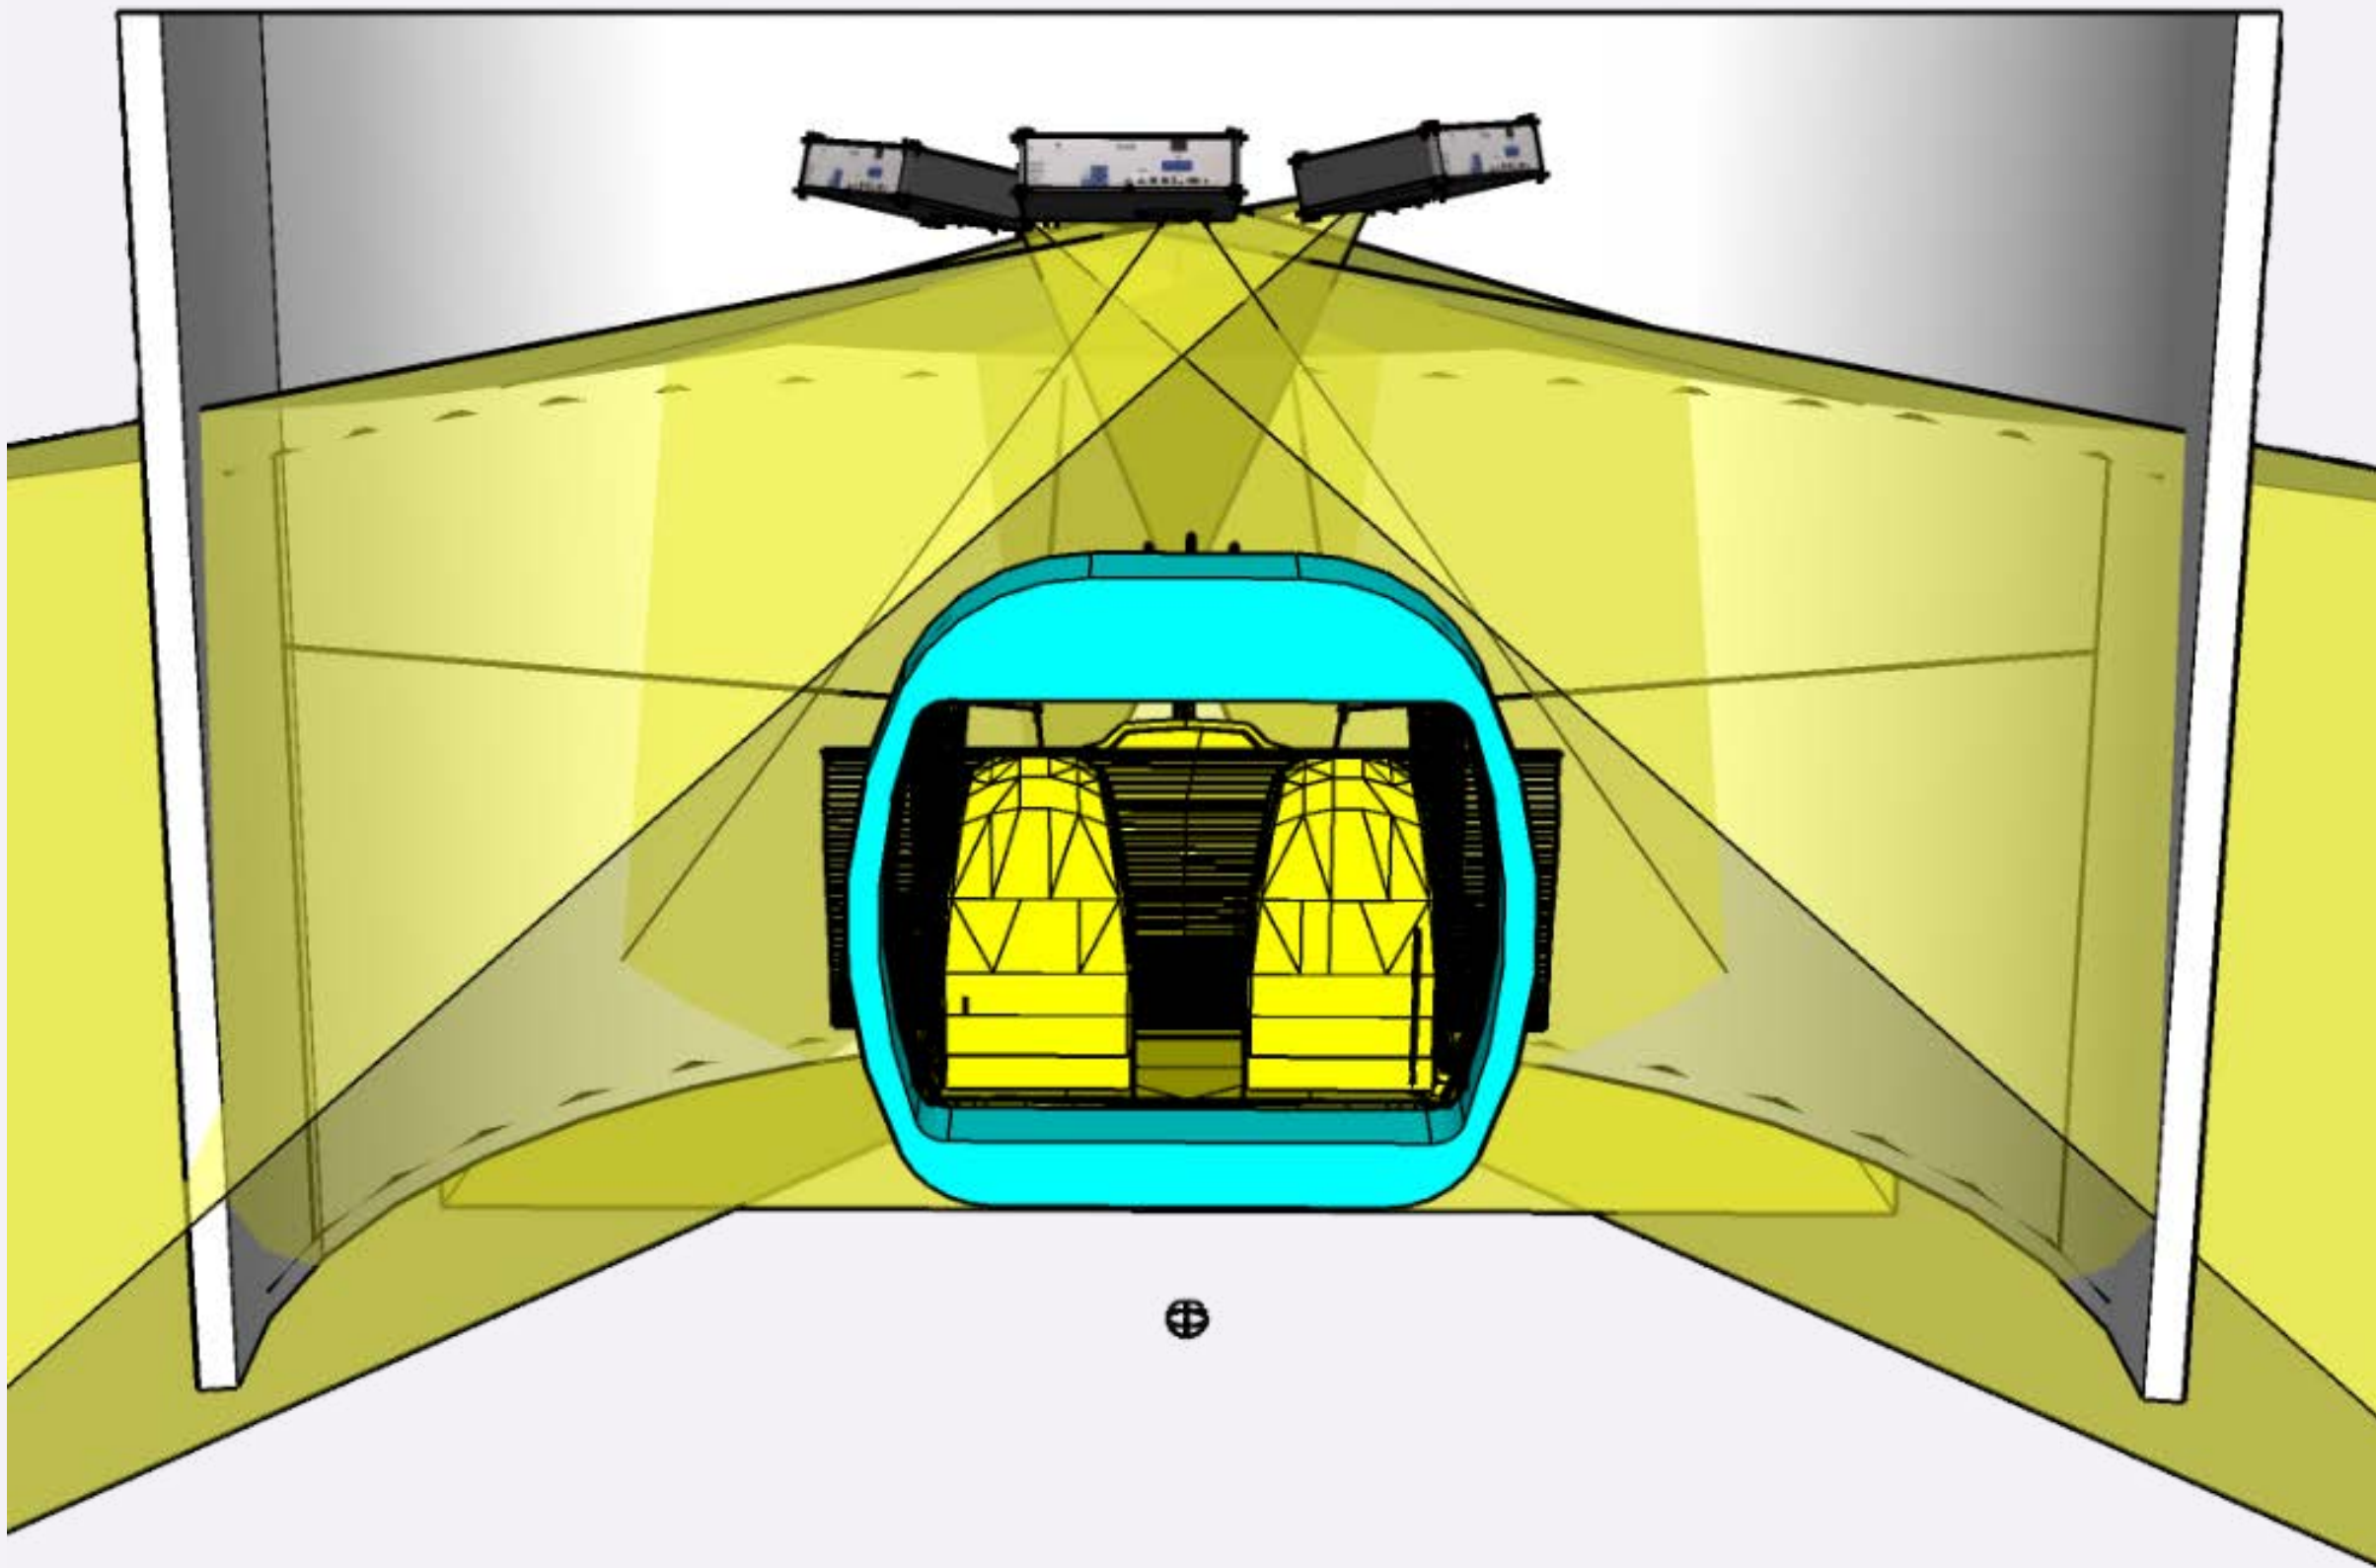

BenQ's Projection Services assist you from planning and installation to ongoing support

3D PLANNING

FLIGHT SIMULATOR