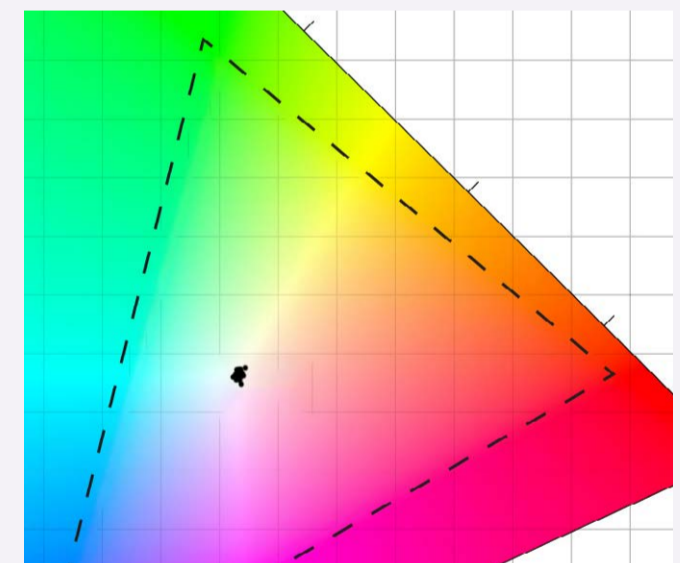

Essential Features for Exceptional and Accurate Image Quality

SHORT THROW RATIOS

HIGH RESOLUTION

LOW LATENCY

DISPLAY PORT

SIMULATOR MODE

WHITE BALANCE ADJUSTMENT IN FACTORY

Recommended Products